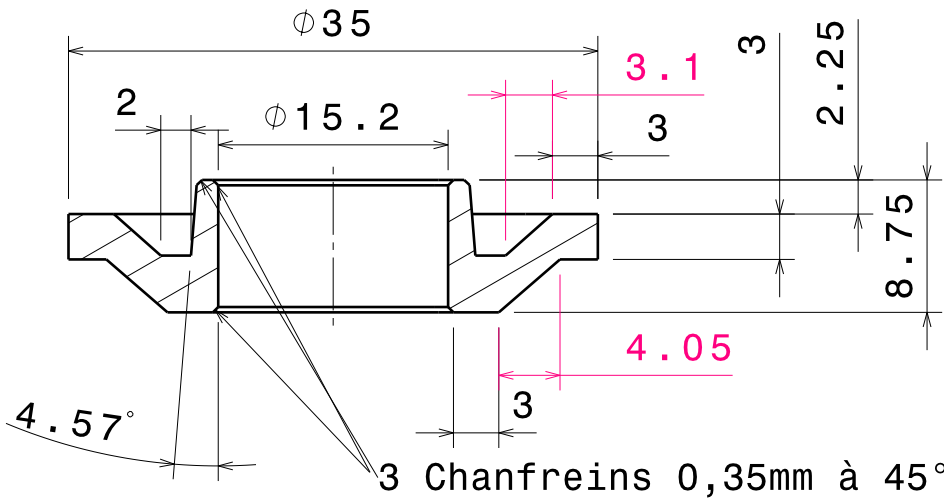

2

2

1

1

A - A

3 Chanfreins 0,35mm à 45°

DESIGNED BY: ebourgea	
DATE: 01/10/2018	
CHECKED BY: XXX	
DATE: XXX	
SIZE A4	
SCALE 2:1	WEIGHT (kg) XXX

COUVERCLE		I	—
		H	—
VERIN FESTO		G	—
		F	—
		E	—
		D	—
		C	—
		B	—
		A	—